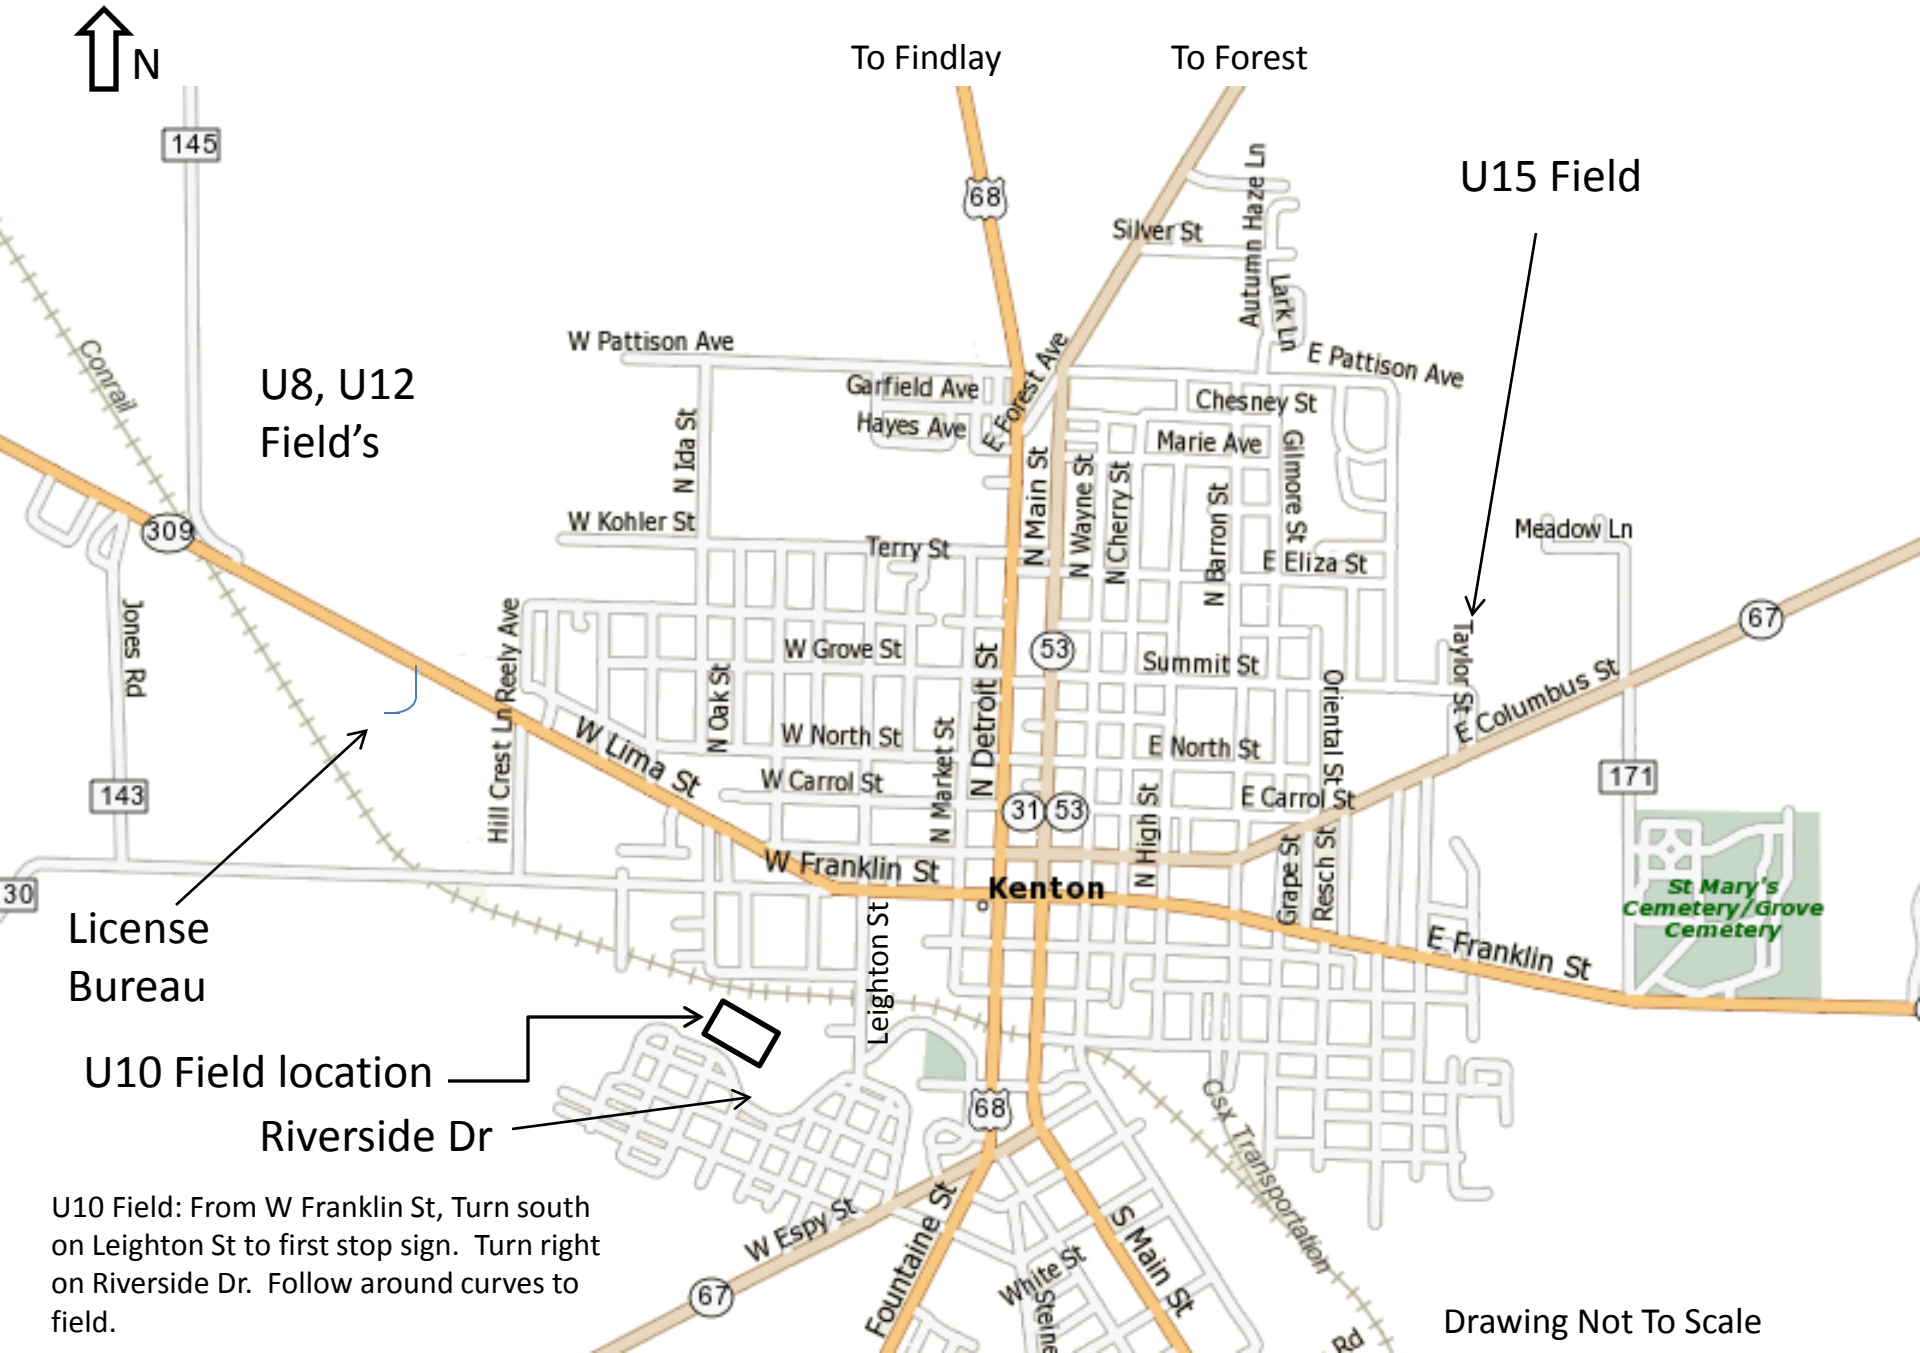

Kenton Soccer

To Findlay

To Forest

U15 Field

U8, U12
Field's

License
Bureau

U10 Field location

Riverside Dr

U10 Field: From W Franklin St, Turn south on Leighton St to first stop sign. Turn right on Riverside Dr. Follow around curves to field.

Drawing Not To Scale

Map navigation controls including zoom in (+), zoom out (-), and a vertical scale bar with labels for Country, Region, City, and Street.

Map navigation and utility controls including 360 View, Traffic, Street Map, Aerial Map, Show labels, and icons for Home, Search, Rx, and Shopping.