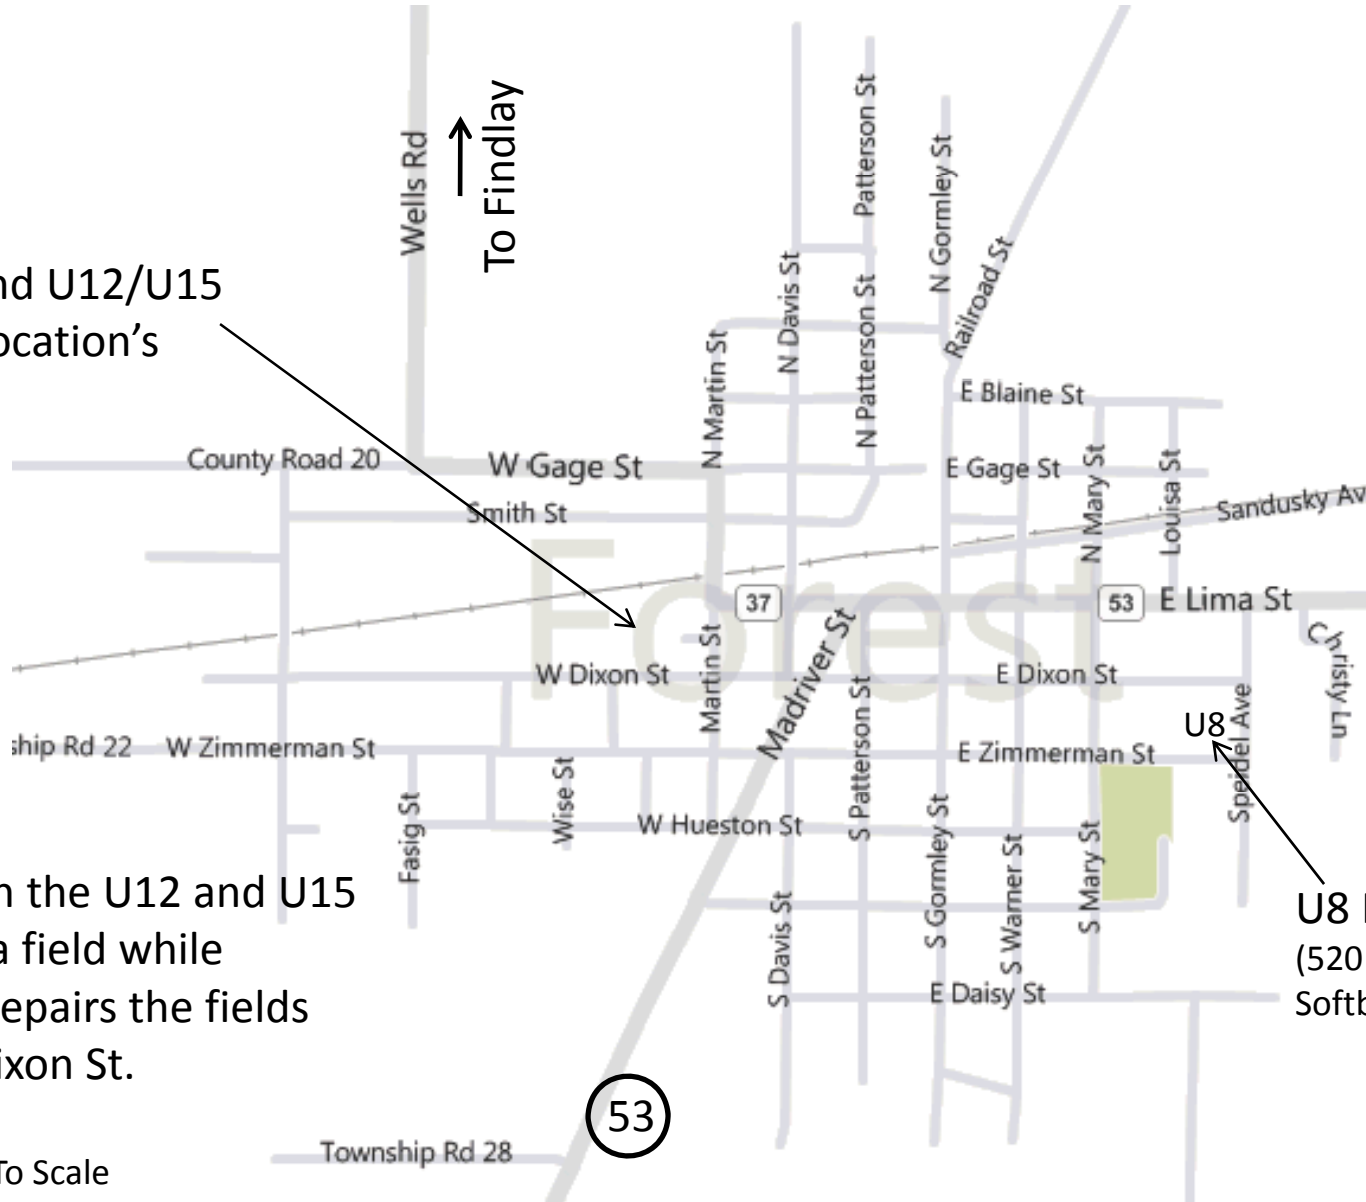

Riverdale Soccer

Riverdale Soccer Fields are located in Forest.

37

Wells Rd

To Findlay

U10 and U12/U15
Field location's

This season the U12 and U15 will share a field while Riverdale repairs the fields south of Dixon St.

U8

U8 Field location
(520 Zimmerman St)
Softball field, outfield)

53

Drawing Not To Scale